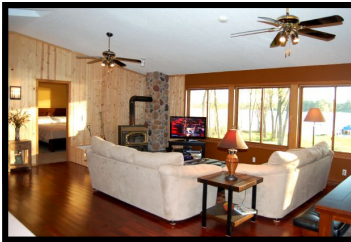

Turn Key is an understatement! This gorgeous cedar sided 4 BR home has been completely remodeled in 2011 w/the finest of finishes including cherry tone acacia hardwood floors, ceramic tile, high grade carpeting, 6 panel doors & stainless steel appliances. Fantastic open floor plan offers vaulted ceilings, 2 lakeside bedrooms & windows galore offering amazing lake views & large lakeside deck. To top it off, you get 167' of level sand bottom frontage w/park-like setting on 2.38 acres of privacy! Check this great listing out online to see all the great photography! Come check out this place in person... a must see!!